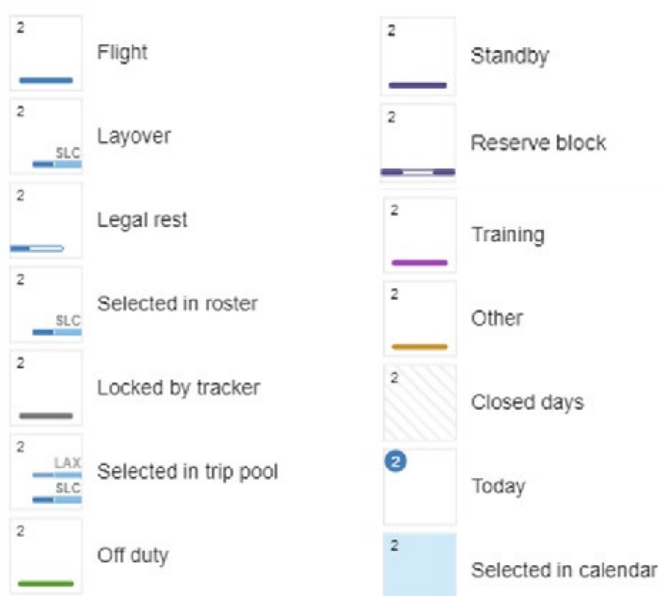

Crew Access

Roster Icons

Trips/Flights

Other

Calendar

Tap the question mark to view a **Legend** of the calendar's symbols and colors

Legend

Terminology

TERM	WHAT IT MEANS
Advertising	Posting
CR/TFP	Scheduling credit (for pilots); Scheduling TFP (for flight attendants)
Direct Trade	FA trade
Duration	For trips, the time away from base; For activities, the length of the activity
Grab	FA-to-FA pick up only
Period/Length	In the Trip Pool filter options, the start and end date for a trip
Role	Your position on the aircraft (FA, FB, etc.)
Roster	Your schedule or line
Shifting Reserve Days	Reserve reposition
Swap/Trade	Complete exchange of flights between two FAs or in Open Time
Trade Cart	Where you process your drops, swaps, trades, and shifting
Trip Number	Pairing number
Trip Pool	Bulletin Board; where you find trips available from Open Time and other flight attendants