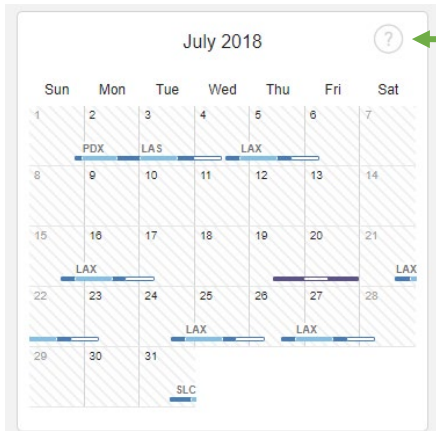

Crew Access

Roster Icons

Trips/Flights

Other

Calendar

Tap the question mark to view a **Legend** of the calendar's symbols and colors

Legend

Terminology

TERM	WHAT IT MEANS
Advertising	Posting
CR/TFP	Scheduling credit (for pilots); Scheduling TFP (for flight attendants)
Direct Trade	FA trade
Duration	For trips, the time away from base; For activities, the length of the activity
Grab	FA-to-FA pick up only
Period/Length	In the Trip Pool filter options, the start and end date for a trip
Role	Your position on the aircraft (FA, FB, etc.)
Roster	Your schedule or line
Shifting Reserve Days	Reserve reposition
Swap/Trade	Complete exchange of flights between two FAs or in Open Time
Trade Cart	Where you process your drops, swaps, trades, and shifting
Trip Number	Pairing number
Trip Pool	Bulletin Board; where you find trips available from Open Time and other flight attendants